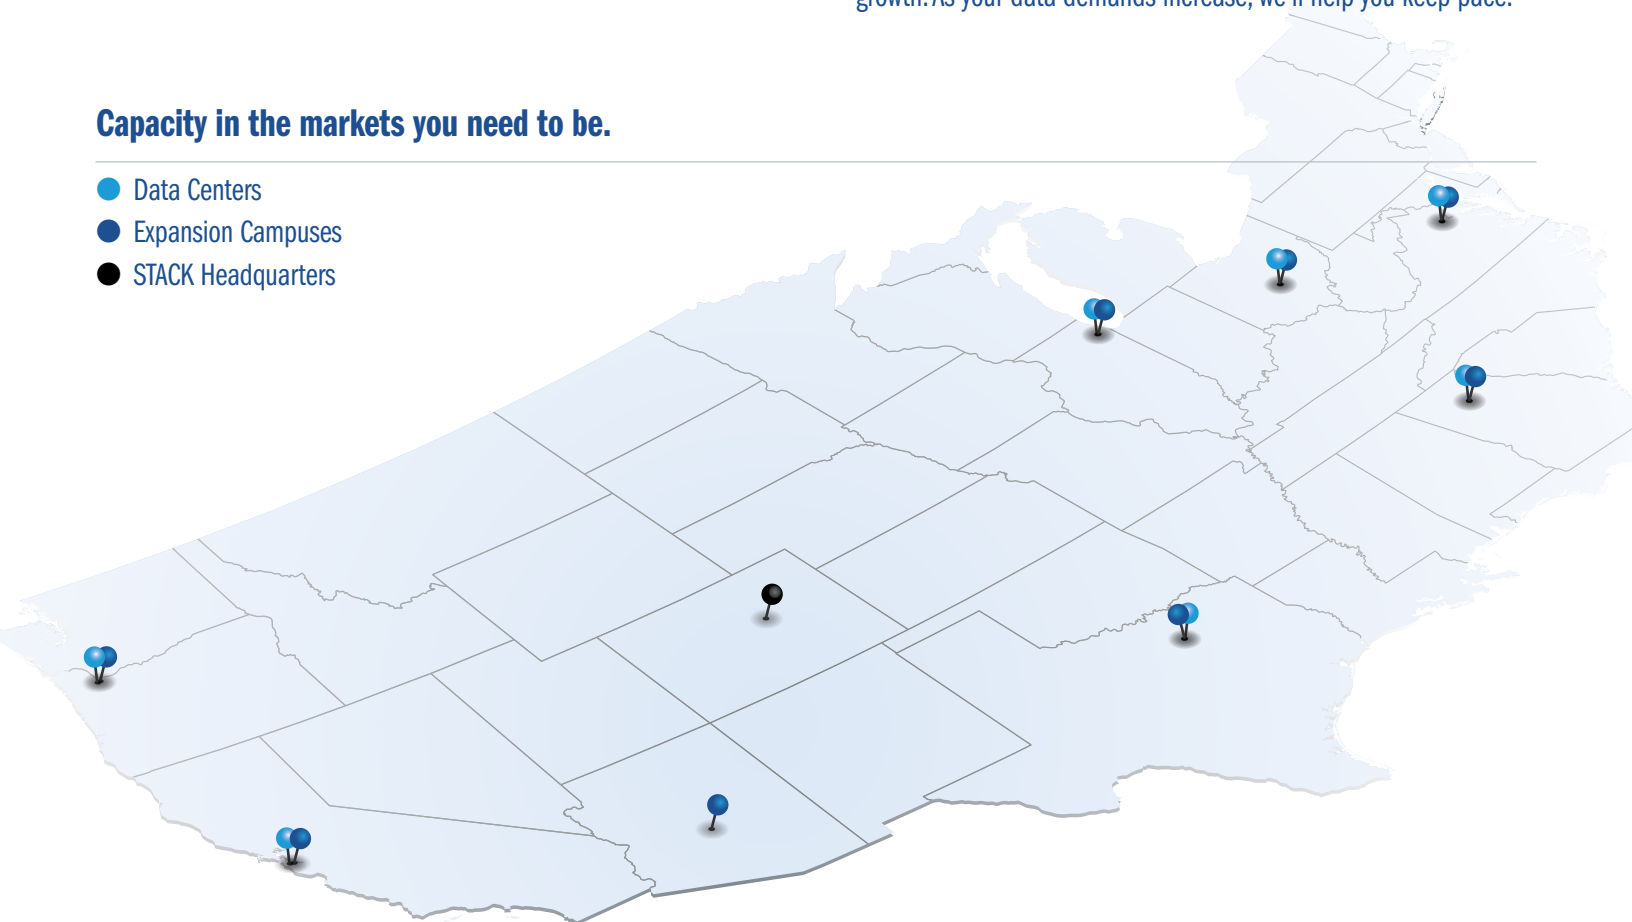

Capacity in the markets you need to be.

- Data Centers
- Expansion Campuses
- STACK Headquarters