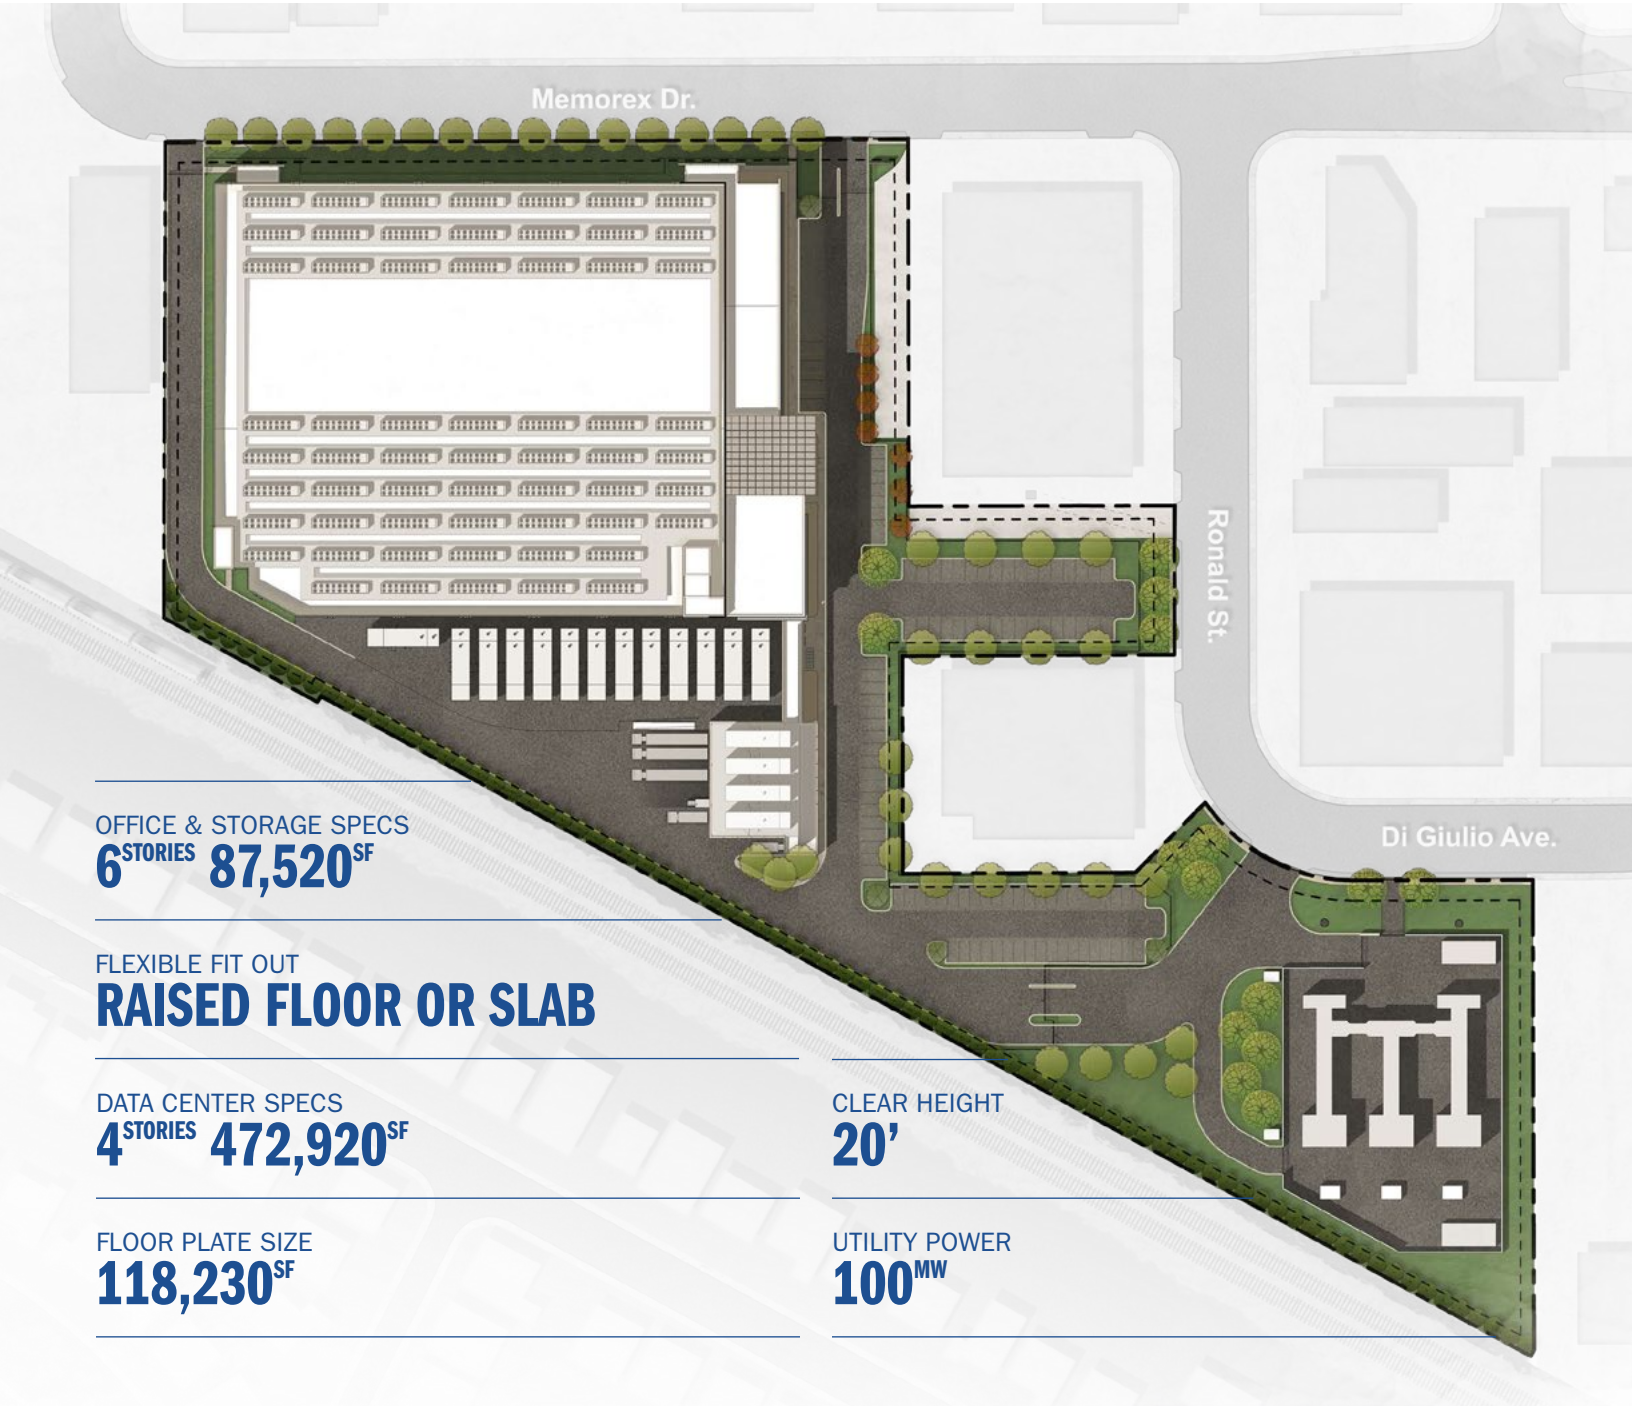

This site offers up to 100 MW of utility power and 560,440 square feet in the heart of Silicon Valley, only minutes from San Jose International Airport. The building can even serve up to two tenants with completely separate entrances.

It's never been this easy to get space and power on a massive scale, perfectly situated in Santa Clara. Learn more about 1100 Memorex. And scale for the future where it matters most.

The world runs on data.
Data runs on STACK.

CAMPUS
9.2^{AC}

POWERED SHELL
560,440^{SF}

SILICON VALLEY POWER
100^{MVA}
PRIVATE SUBSTATION

TOTAL CAPACITY
48^{MW}

CRITICAL CAPACITY
32^{MW}

LAB
16^{MW}

OFFICE & STORAGE SPECS
6^{STORIES} 87,520^{SF}

FLEXIBLE FIT OUT
RAISED FLOOR OR SLAB

DATA CENTER SPECS
4^{STORIES} 472,920^{SF}

FLOOR PLATE SIZE
118,230^{SF}

CLEAR HEIGHT
20'

UTILITY POWER
100^{MW}

REAR GENERATOR ELEVATION OPTIMIZED FOR DOUBLE STACK CONFIGURATION @ 3MW PER UNIT