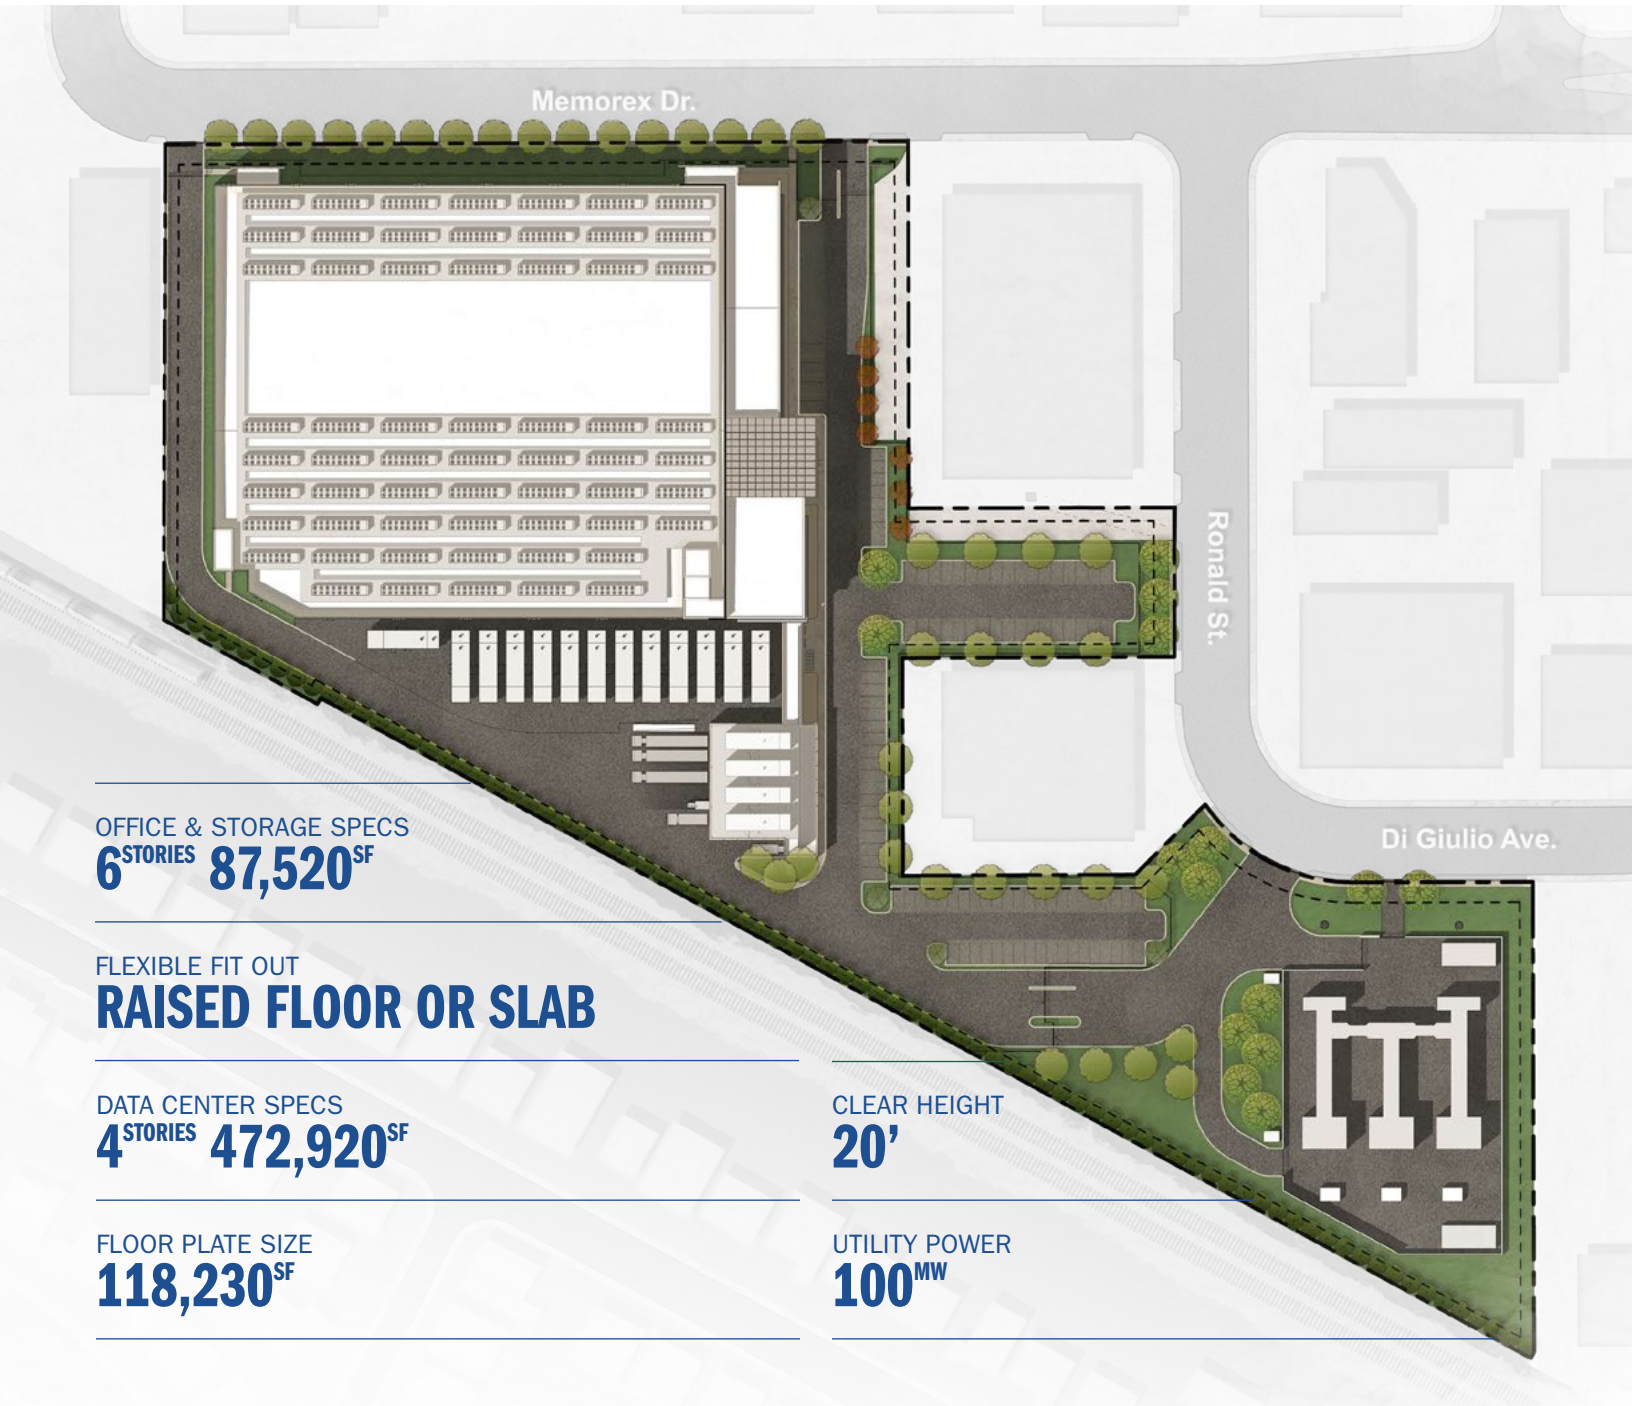

This site offers up to 100 MW of utility power and 560,440 square feet in the heart of Silicon Valley, only minutes from San Jose International Airport. The building can even serve up to two tenants with completely separate entrances.

It's never been this easy to get space and power on a massive scale, perfectly situated in Santa Clara. Learn more about 1100 Memorex. And scale for the future where it matters most.

The world runs on data.
Data runs on STACK.

CAMPUS
9.2^{AC}

POWERED SHELL
560,440^{SF}

SILICON VALLEY POWER
100^{MVA}
PRIVATE SUBSTATION

TOTAL CAPACITY
48^{MW}

CRITICAL CAPACITY
32^{MW}

LAB
16^{MW}

OFFICE & STORAGE SPECS
6^{STORIES} 87,520^{SF}

FLEXIBLE FIT OUT
RAISED FLOOR OR SLAB

DATA CENTER SPECS
4^{STORIES} 472,920^{SF}

FLOOR PLATE SIZE
118,230^{SF}

CLEAR HEIGHT
20'

UTILITY POWER
100^{MW}

REAR GENERATOR ELEVATION OPTIMIZED FOR DOUBLE STACK CONFIGURATION @ 3MW PER UNIT