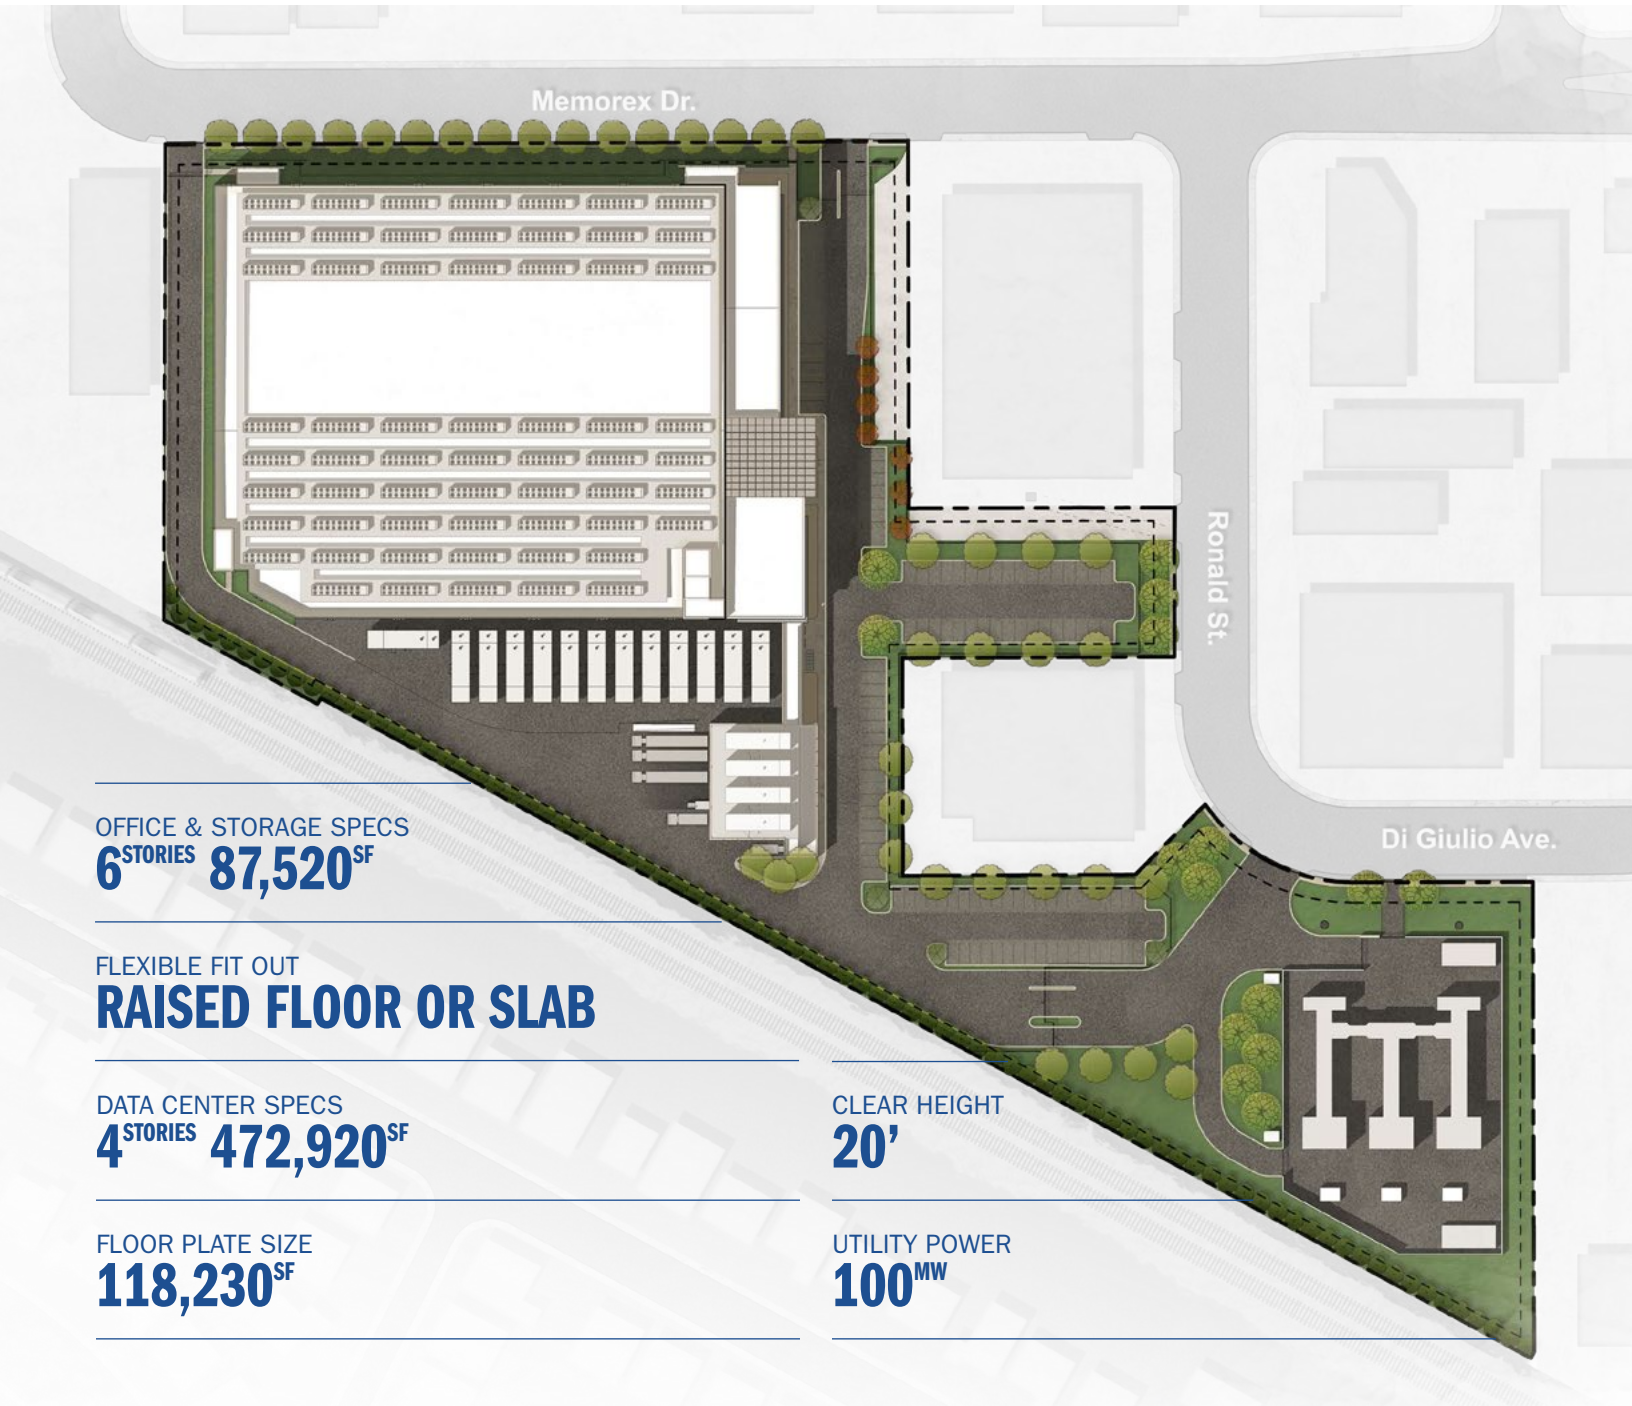

This site offers up to 100 MW of utility power and 560,440 square feet in the heart of Silicon Valley, only minutes from San Jose International Airport. The building can even serve up to two tenants with completely separate entrances.

It's never been this easy to get space and power on a massive scale, perfectly situated in Santa Clara. Learn more about 1200 Memorex. And scale for the future where it matters most.

The world runs on data.
Data runs on STACK.

CAMPUS
9.2^{AC}

POWERED SHELL
560,440^{SF}

SILICON VALLEY POWER
100^{MVA}
PRIVATE SUBSTATION

TOTAL CAPACITY
48^{MW}

CRITICAL CAPACITY
32^{MW}

LAB
16^{MW}

OFFICE & STORAGE SPECS
6^{STORIES} 87,520^{SF}

FLEXIBLE FIT OUT
RAISED FLOOR OR SLAB

DATA CENTER SPECS
4^{STORIES} 472,920^{SF}

FLOOR PLATE SIZE
118,230^{SF}

CLEAR HEIGHT
20'

UTILITY POWER
100^{MW}

REAR GENERATOR ELEVATION OPTIMIZED FOR DOUBLE STACK CONFIGURATION @ 3MW PER UNIT