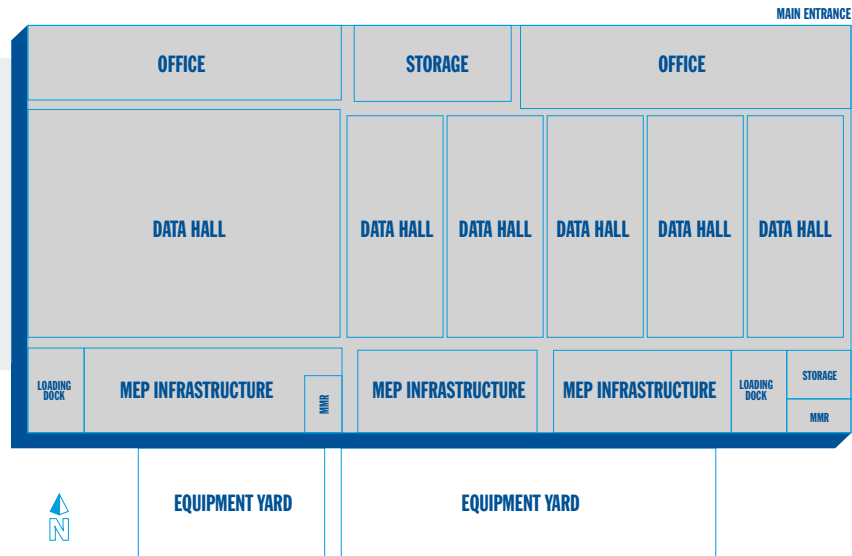

CHI01

Located in Elk Grove, Chicago, Illinois.

TOTAL CAPACITY

13^{MW}

FACILITY SIZE

221,000^{SQ FT.}

The world runs on data. Data runs on STACK. | sales@stackinfra.com

CAPACITY

Total Capacity

- 13MW

Facility Size

- 221,000 sq ft.

Deployments

- POWER STACK™: Immediately available shell capacity
- READY STACK™: RackReady® data halls

COOLING & EFFICIENCY

Cooling